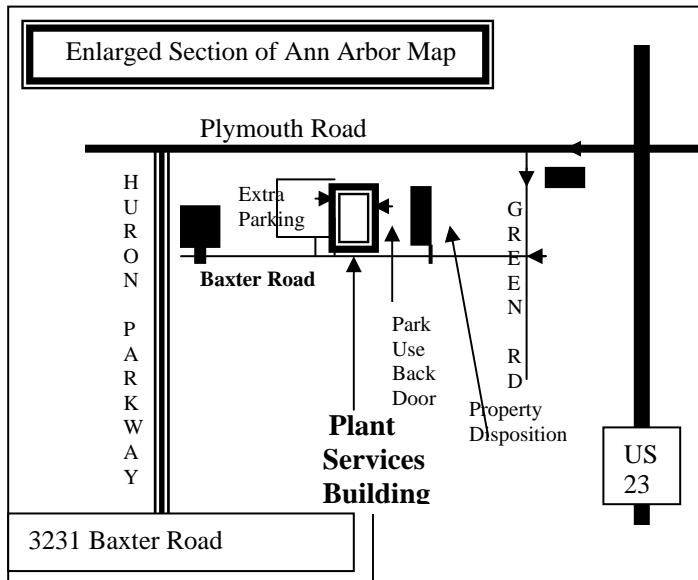

Map to U of M Plant Services Building

The Building Services Training Facilities are in the back section of the building. 3231 Baxter Road
 Enter back side door.

University of Michigan

Plant Building Services
 Map to Training Center/Warehouse
 3231 Baxter Road – enter at the back
 (Either side of the building)

Ann Arbor

Directions to the Jimmie Hieber Conference Room
North Campus Plant Services Building
3231 Baxter

Take Stadium East to Huron Parkway
Turn left on Huron Parkway
Continue north on Huron Parkway
Pass the golf course
Over the bridge
Through the intersection of Geddes
You will see Huron High School on the left.
Continue on Huron Parkway
Pass Glazier Way
Pass Hubbard Road (traffic light)
Turn right on Baxter (U-M Transportation Institute is on the corner)
The road will curve a bit.
On the left, you will see a sign for the North Campus Plant Services Building
Pass the first driveway.
Turn left into the second driveway.
Drive to the back of the parking lot and enter through the side door.