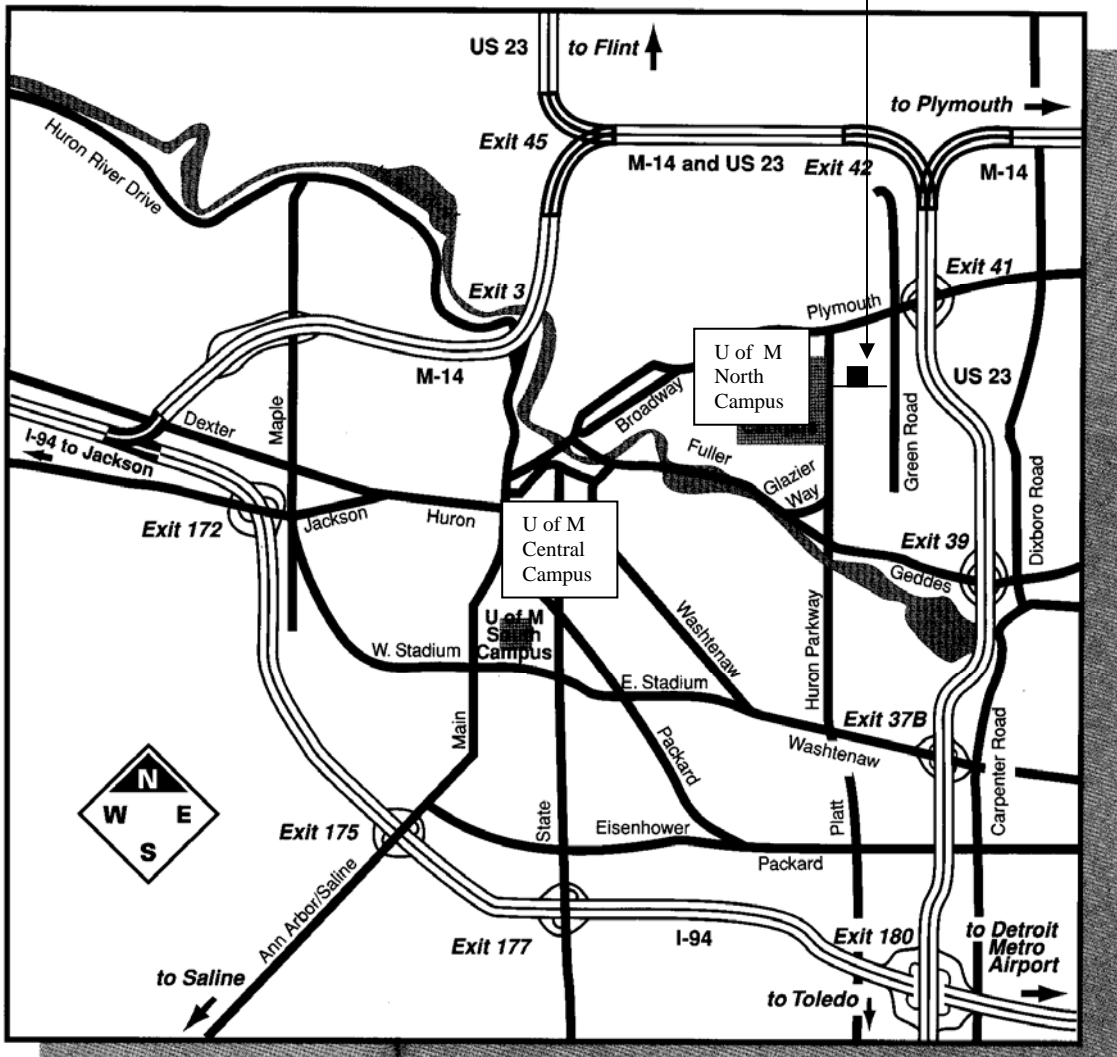

Map to U of M Plant Services Building

The Building Services Training Facilities are in the back section of the building. 3231 Baxter Road
 Enter back side door.

University of Michigan

Plant Building Services
 Map to Training Center/Warehouse
 3231 Baxter Road – enter at the back
 (Either side of the building)

Ann Arbor

Directions to the Jimmie Hieber Conference Room
North Campus Plant Services Building
3231 Baxter

Take Stadium East to Huron Parkway
Turn left on Huron Parkway
Continue north on Huron Parkway
Pass the golf course
Over the bridge
Through the intersection of Geddes
You will see Huron High School on the left.
Continue on Huron Parkway
Pass Glazier Way
Pass Hubbard Road (traffic light)
Turn right on Baxter (U-M Transportation Institute is on the corner)
The road will curve a bit.
On the left, you will see a sign for the North Campus Plant Services Building
Pass the first driveway.
Turn left into the second driveway.
Drive to the back of the parking lot and enter through the side door.